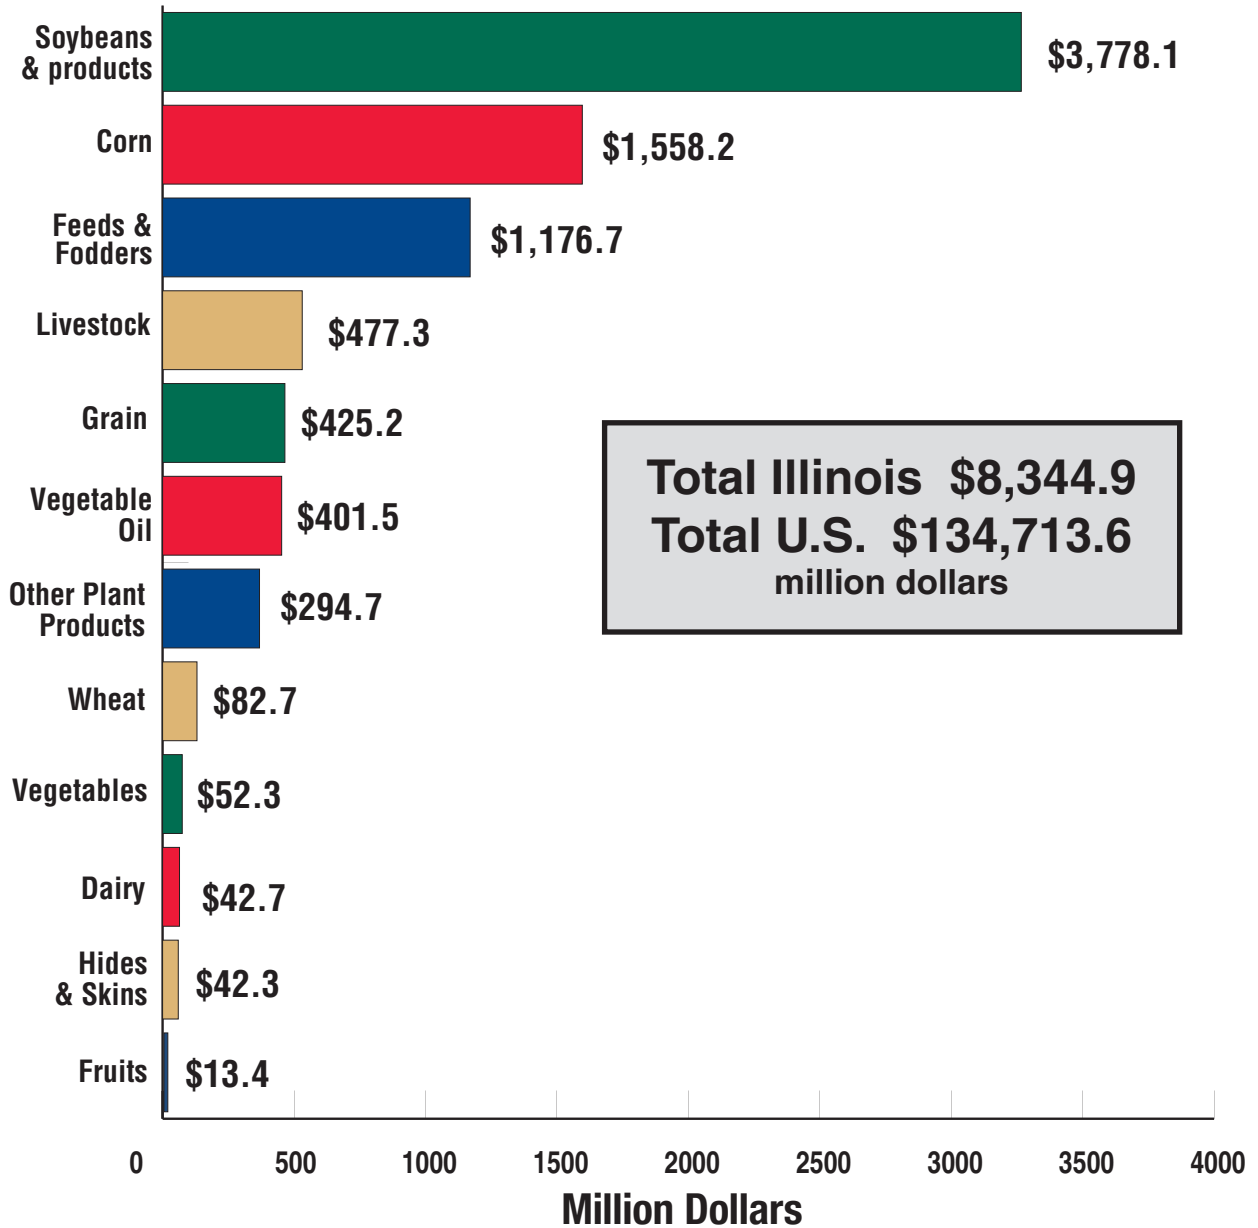

# Illinois Ag Exports\* FY 2016

\*Goods leaving the State of Illinois

Source: USDA/ERS, State Export Data - [www.ers.usda.gov/data-products/state-export-data/](http://www.ers.usda.gov/data-products/state-export-data/)